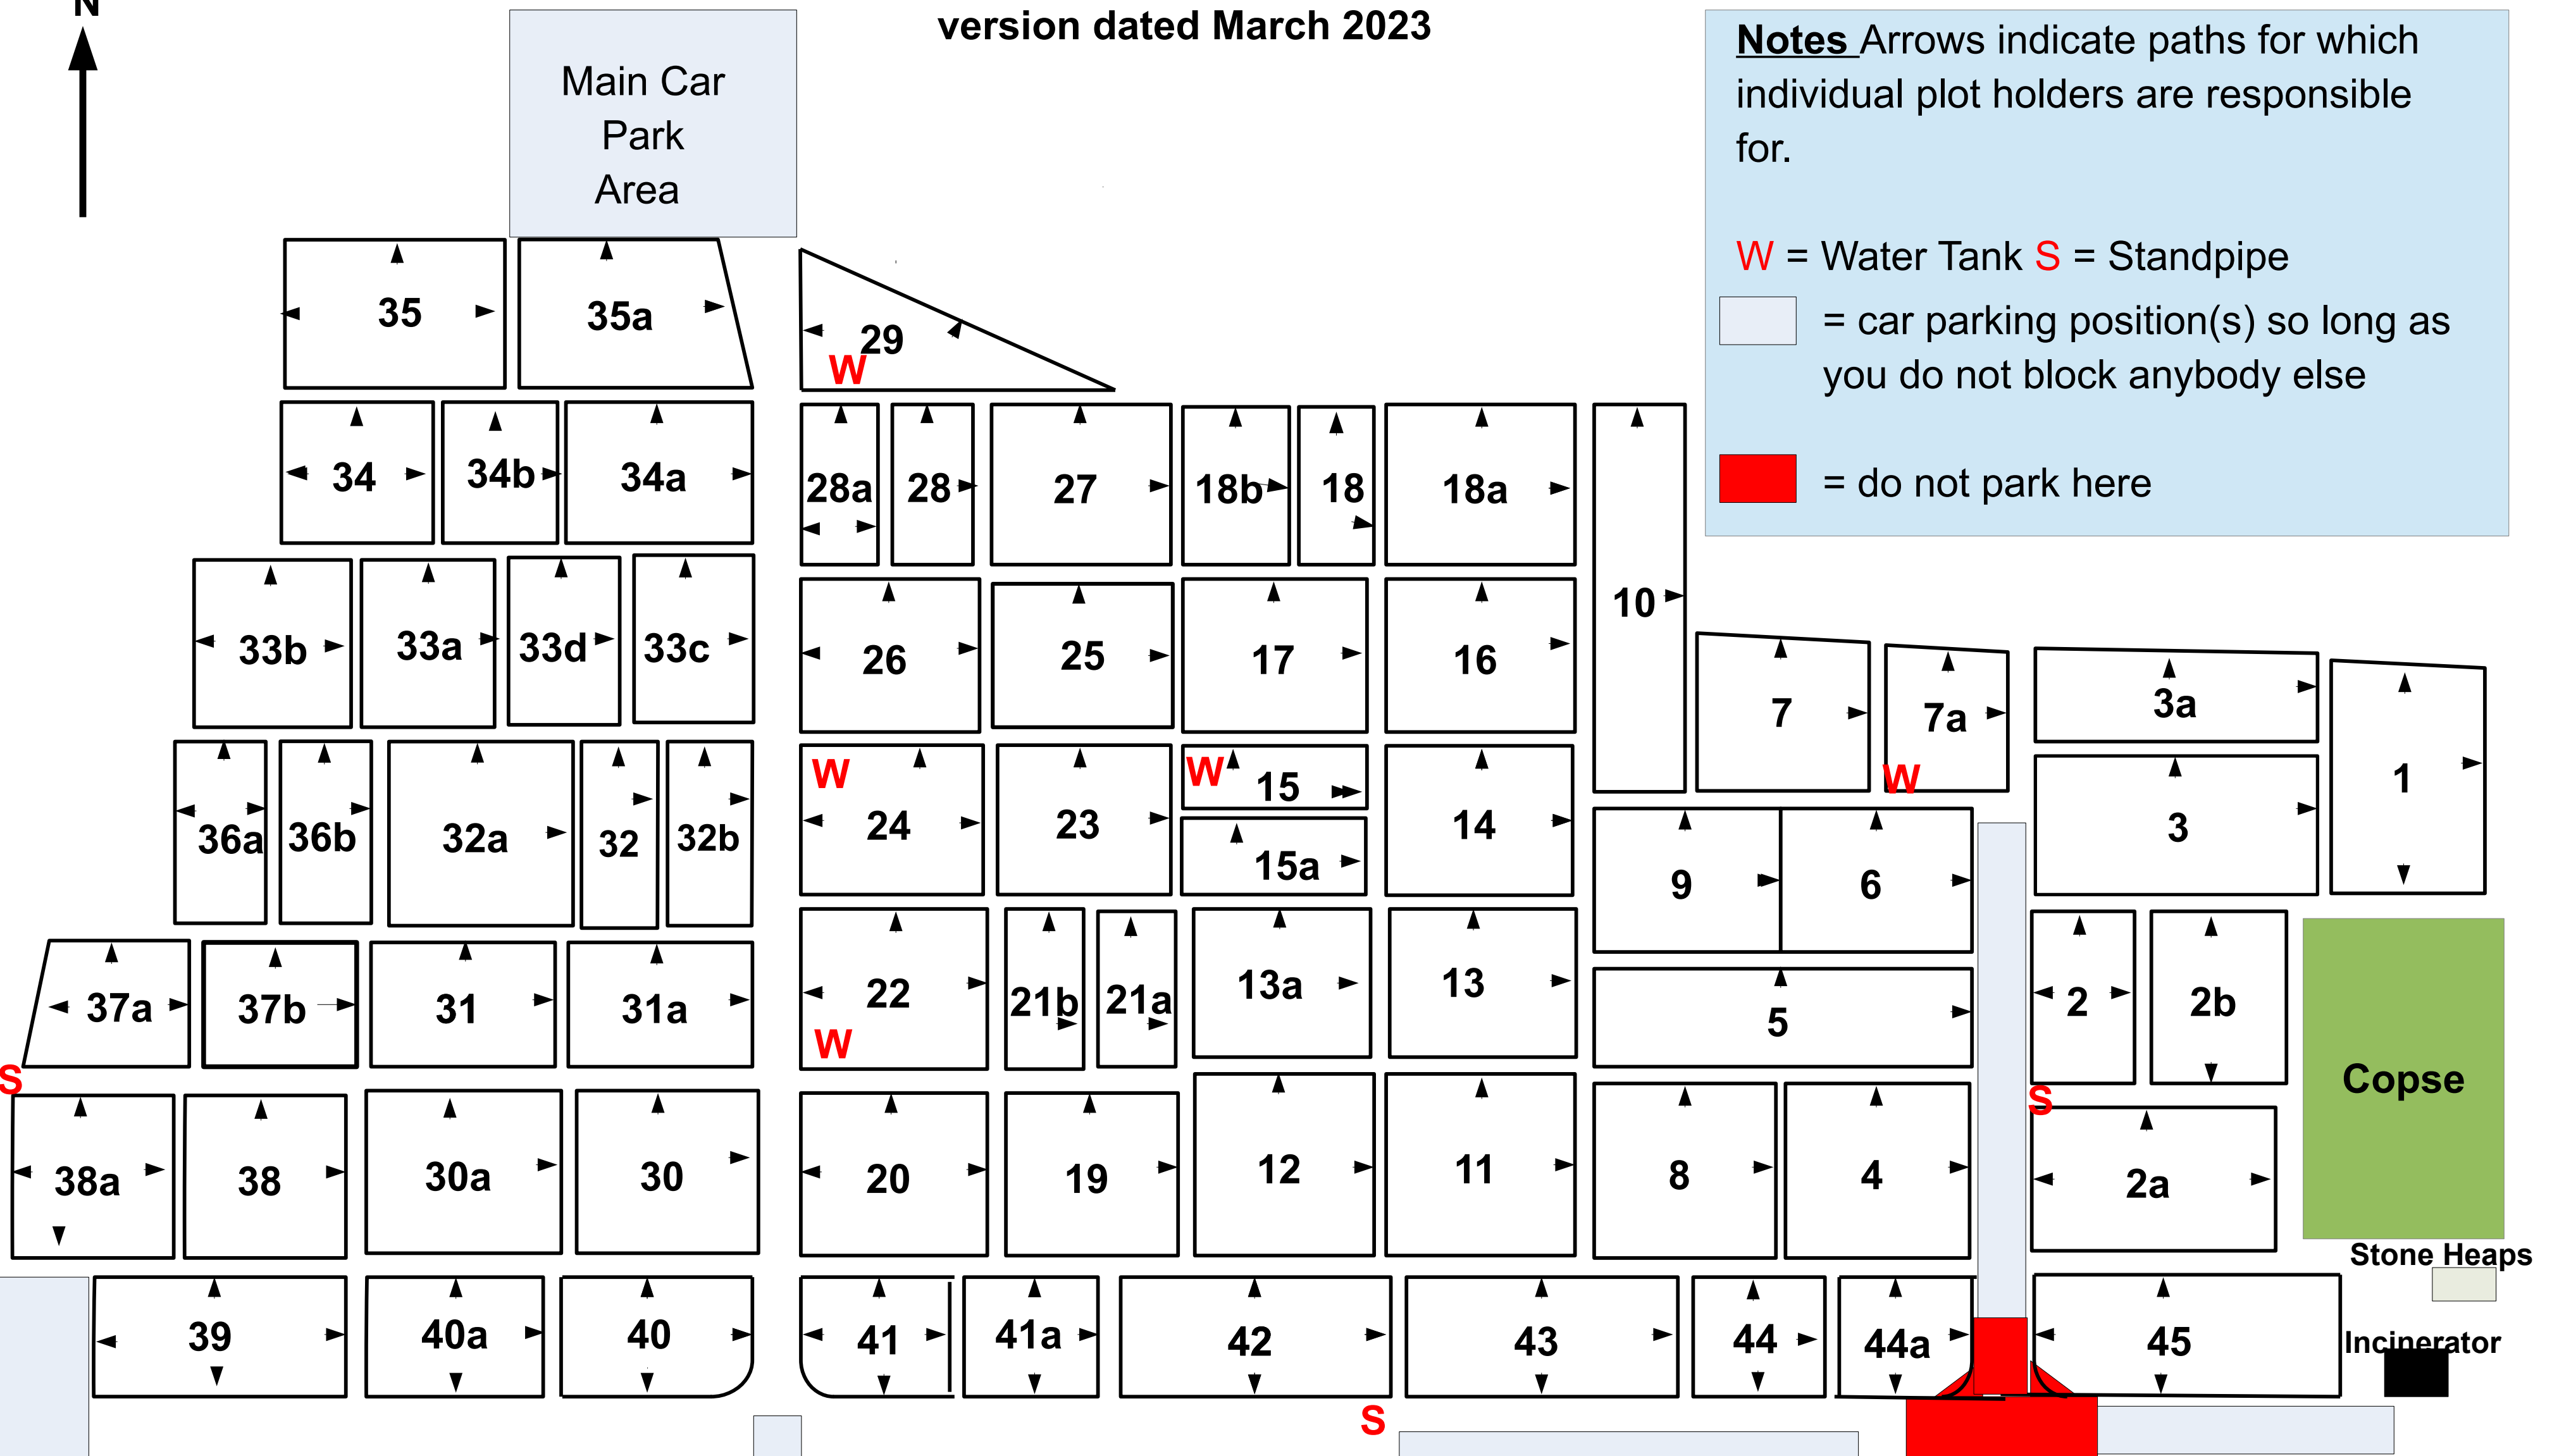

# Sunningdale Parish Council Allotment Site Map

version dated March 2023

Main Car  
Park  
Area

**Notes** Arrows indicate paths for which individual plot holders are responsible for.

**W** = Water Tank **S** = Standpipe

 = car parking position(s) so long as you do not block anybody else

 = do not park here

Ditch

Copse

Stone Heaps

Incinerator