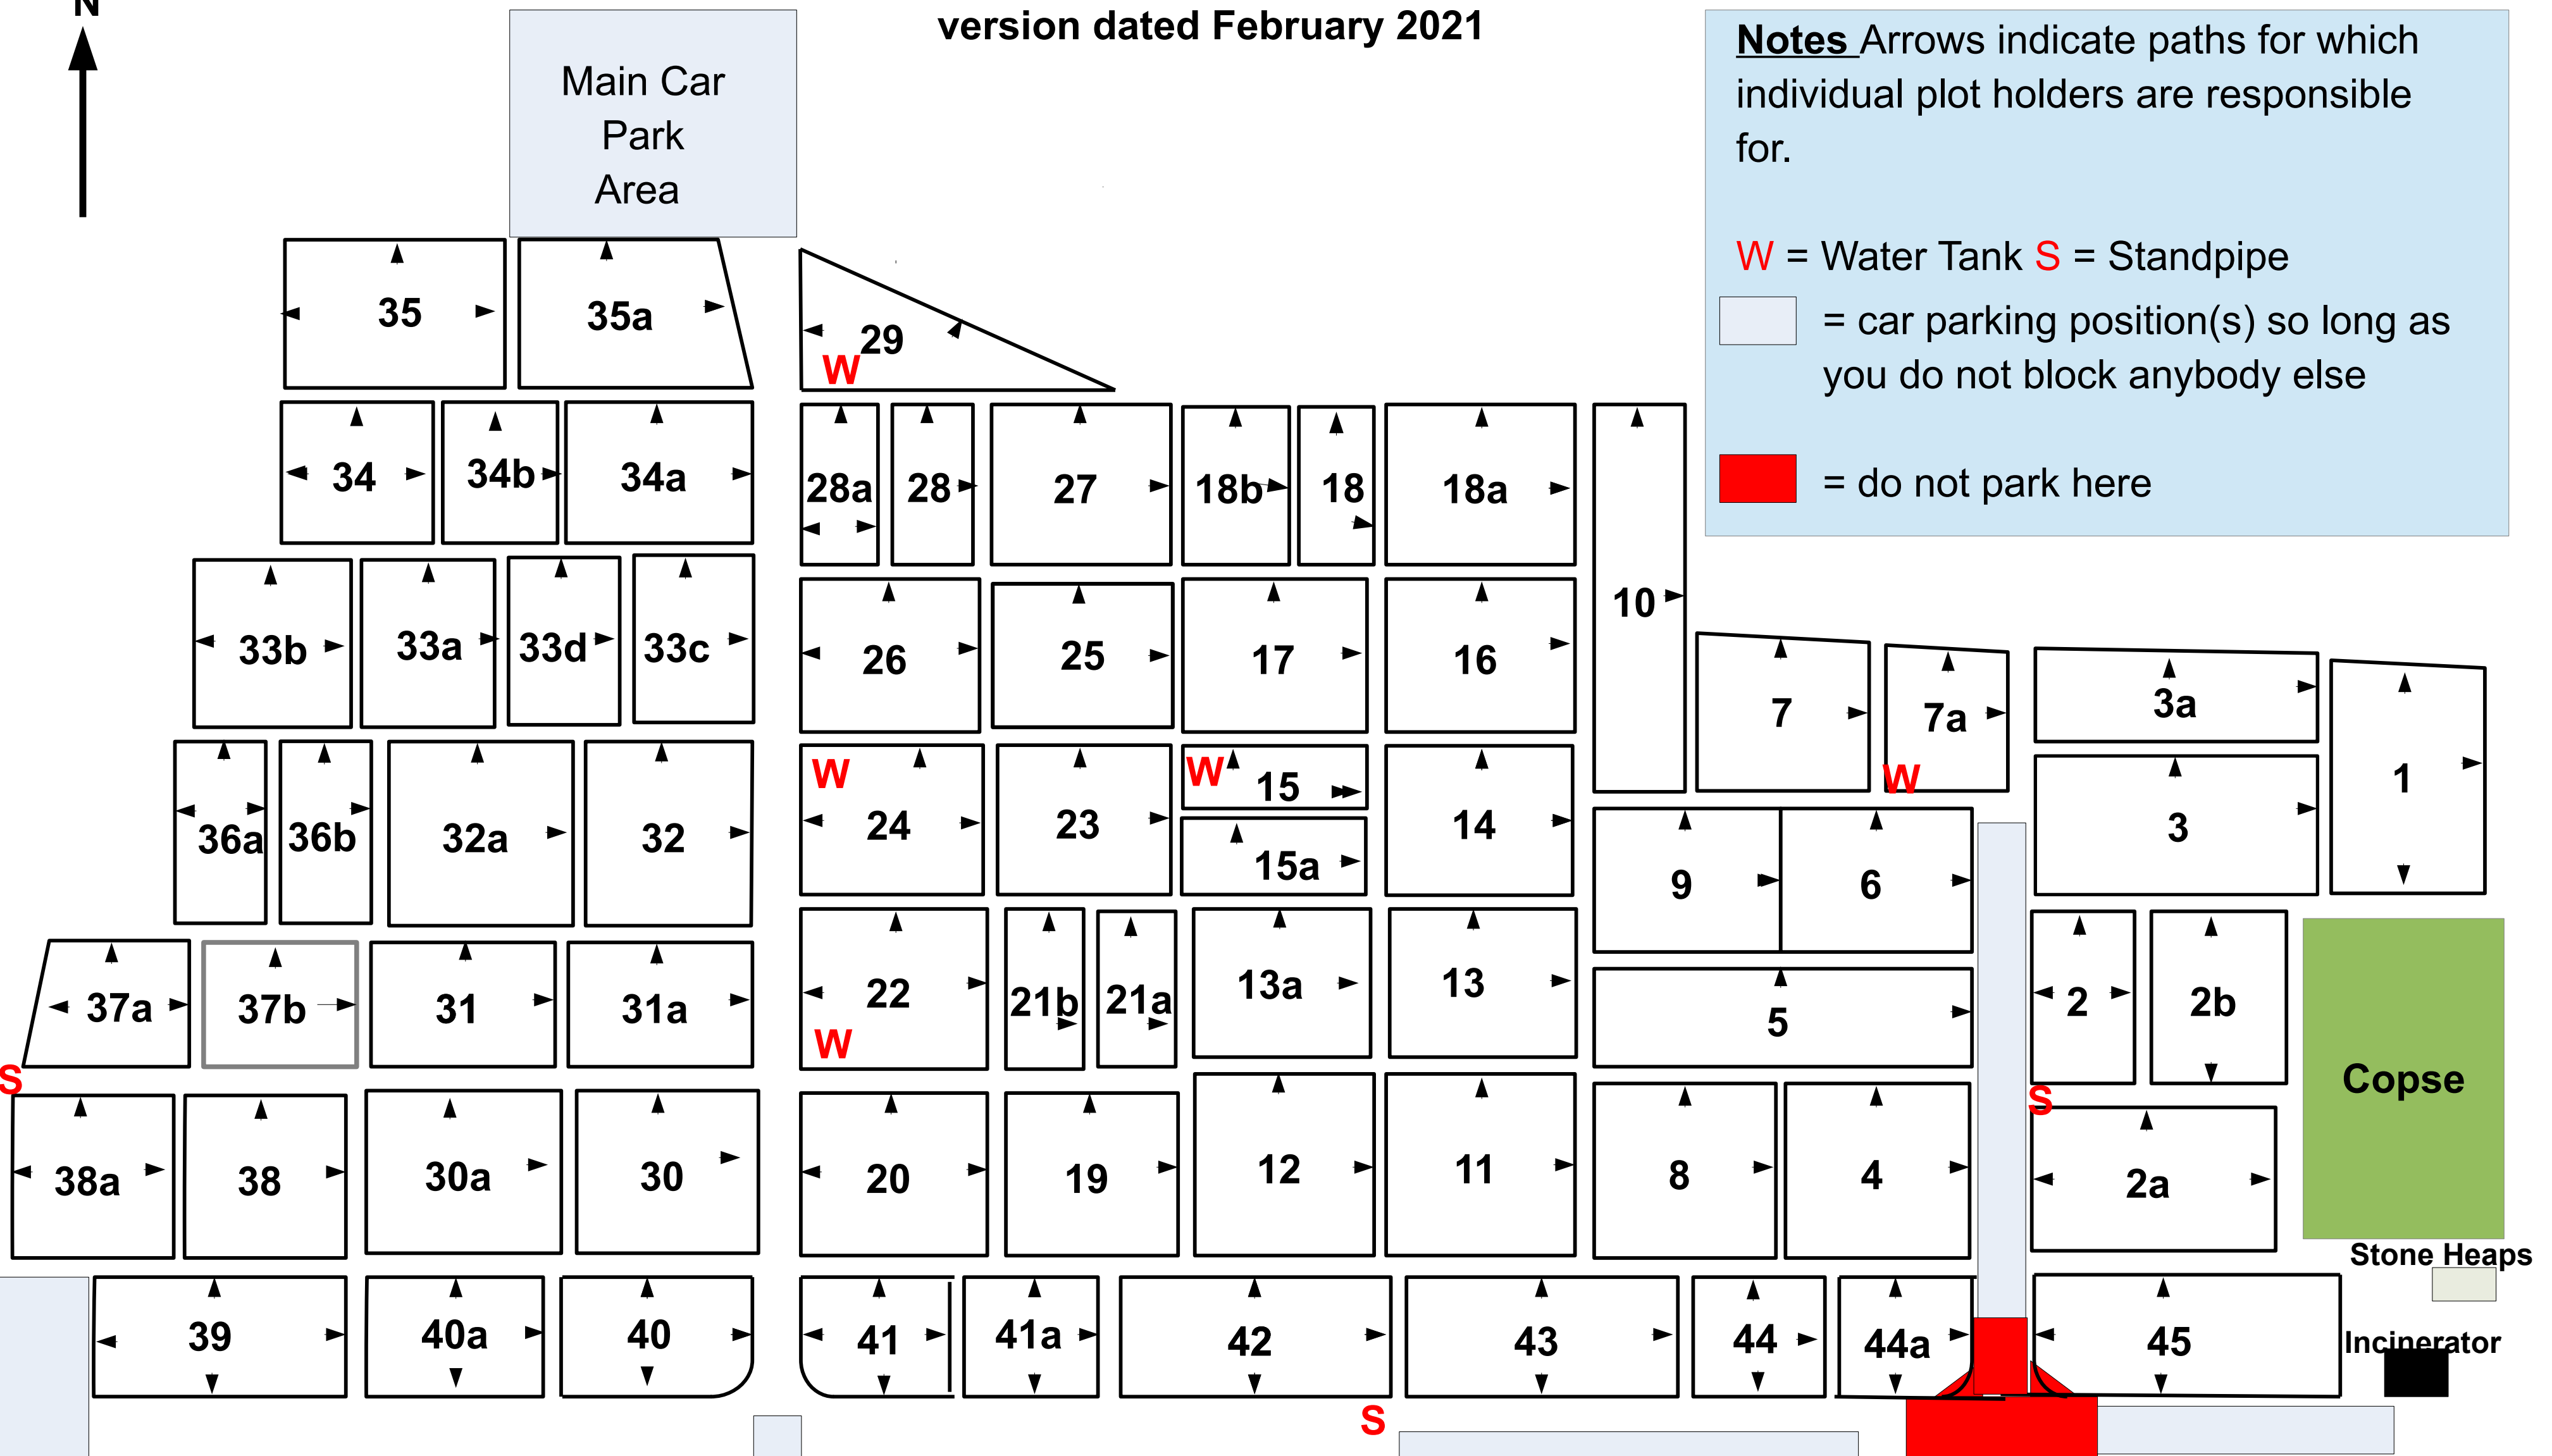

Sunningdale Parish Council Allotment Site Map

version dated February 2021

Main Car
Park
Area

Notes Arrows indicate paths for which individual plot holders are responsible for.

W = Water Tank **S** = Standpipe

 = car parking position(s) so long as you do not block anybody else

 = do not park here

Ditch

Copse

Stone Heaps

Incinerator